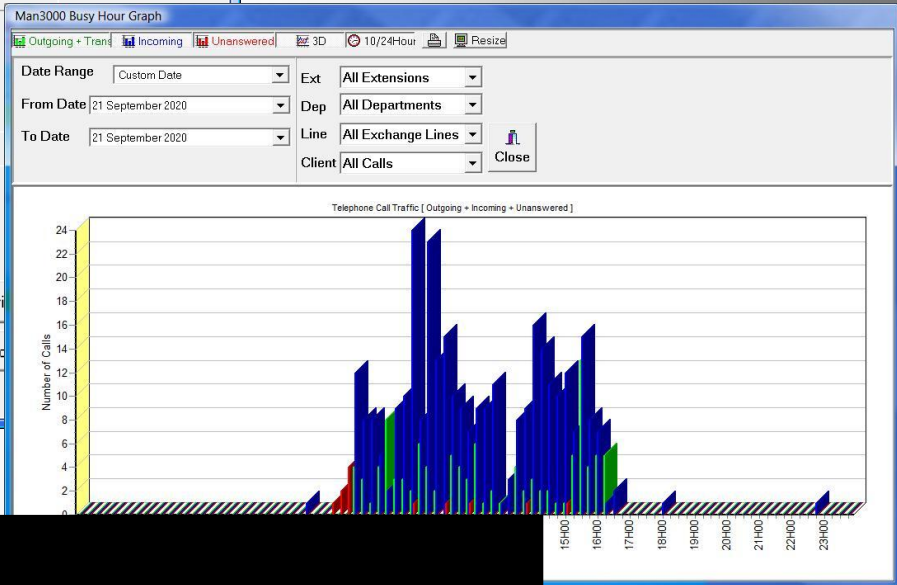

Man3000

Additional Features:

- Fully networkable via LAN, WAN, Wi-Fi and the Cloud.
- Built in Guest Package.
- Live exports to hotel and attorney packages.
- Compatible with ALL PABX's with RS232 or Ethernet [TCP/IP] Outputs and Soft PBX's.
- Multiple level mark-up facilities for call charges.
- Phantom extensions.
- Phantom exchange lines.
- Advice of charge compatibility.
- Additional Exports to HTML, JPG, TIF, BMP and GIF.
- Automatic emailing of unauthorized calls.
- Multiple level password protection.
- Unlimited database size.

Reports:

- Extension summary reports.
- Extension outgoing cost reports.
- Extension detail reports with budget usage.
- Department summary reports.
- Department detail reports.
- Top 40/120/300 reports by
  - Cost.
  - Duration.
  - Number dialled.
- Exchange summary reports.
- Exchange detail reports.
- Account code reports.
- Client list reports.
- Memorised reports.
- Graphs
  - Busy hour graph.
  - History graph.
  - Extension bar graph.
  - Extension pie chart.
  - Exchange line bar graph.

PC Requirements

- Windows XP, Vista, Windows7 & Windows Server family.
- 256 MB Ram
- 100 Meg Hard Disk Space
- CD Rom Drive
- Serial, USB or TCP/IP Port
- NO DEDICATED PC REQUIRED
- INTERNET OR PRINTER CABABILITIES REQUIRED