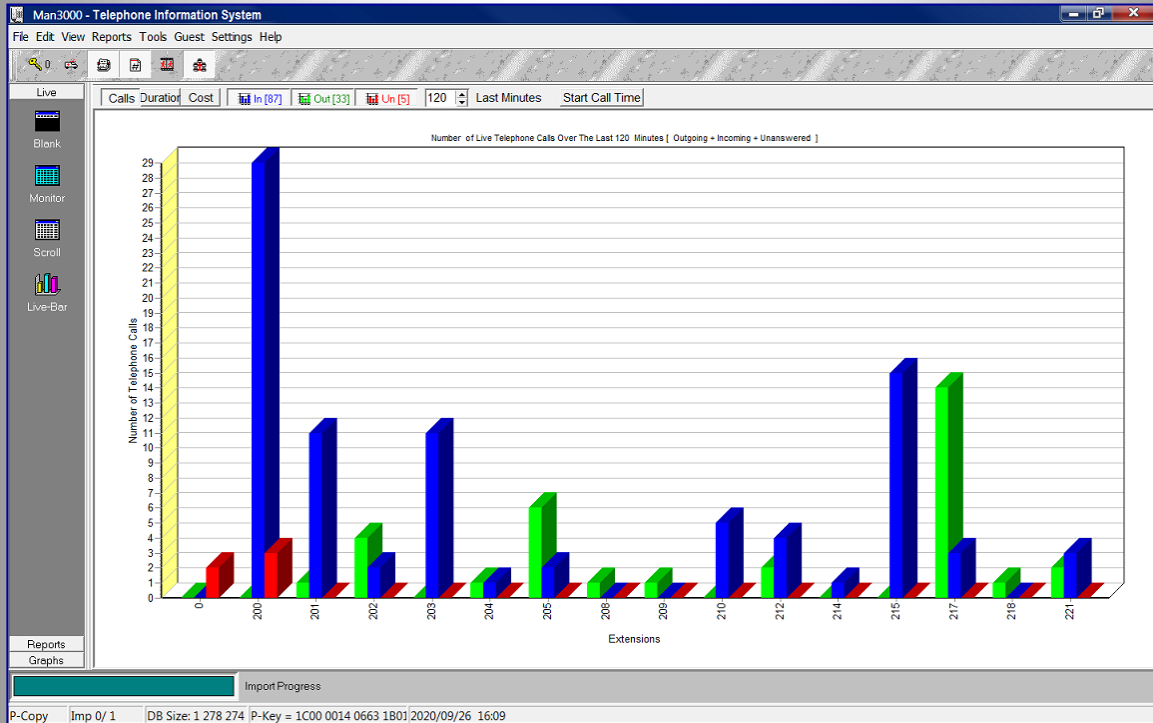

Man3000

Telephone Information Systems

Multi User

Man3000

Telephone Information Systems

Man3000 is a Powerful,
Easy to use
Telephone Information
System

Main Features

- Live download screen.
- Multi user Networking (Personal copies).
  - Company Network Copy (Dependant on company network).
  - Cloud Copy (Independent of company network).
- Reliable flexible and instant reports.
- Exporting & Emailing of reports to: Acrobat , Excel/CSV , Word
- Automatic scheduling of reports via Email, Print or Save to File.
- Multiple carries (i.e. Telkom, Neotel, MTN, Vodacom, Cell C, VOIP etc)
- Budget for extensions & account codes with notifications.
- Automatic barring on extensions or account codes (PABX dependant).
- Inactivity alerts via Outlook or POP3 mail.