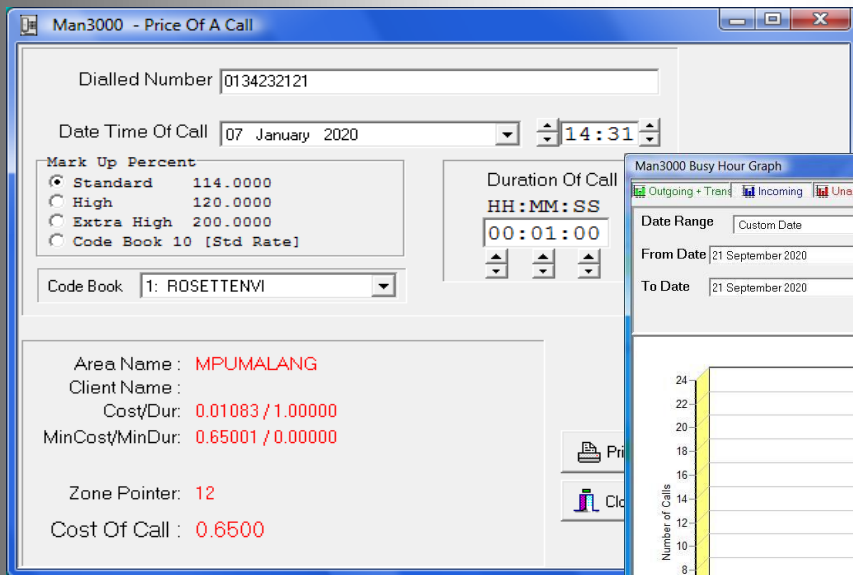

Man3000

Additional Features:

- Fully networkable via LAN, WAN, Wi-Fi and the Cloud.
- Built in Guest Package.
- Live exports to hotel and attorney packages.
- Compatible with ALL PABX's with RS232 or Ethernet [TCP/IP] Outputs and Soft PBX's.
- Multiple level mark-up facilities for call charges.
- Phantom extensions.
- Phantom exchange lines.
- Advice of charge compatibility.
- Additional Exports to HTML, JPG, TIF, BMP and GIF.
- Automatic emailing of unauthorized calls.
- Multiple level password protection.
- Unlimited database size.

Reports:

- Extension summary reports.
- Extension outgoing cost reports.
- Extension detail reports with budget usage.
- Department summary reports.
- Department detail reports.
- Top 40/120/300 reports by
  - Cost.
  - Duration.
  - Number dialled.
- Exchange summary reports.
- Exchange detail reports.
- Account code reports.
- Client list reports.
- Memorised reports.
- Graphs
  - Busy hour graph.
  - History graph.
  - Extension bar graph.
  - Extension pie chart.
  - Exchange line bar graph.

PC Requirements

- Windows XP, Vista, Windows7 & Windows Server family.
- 256 MB Ram
- 100 Meg Hard Disk Space
- CD Rom Drive
- Serial, USB or TCP/IP Port
- NO DEDICATED PC REQUIRED
- INTERNET OR PRINTER CABABILITIES REQUIRED